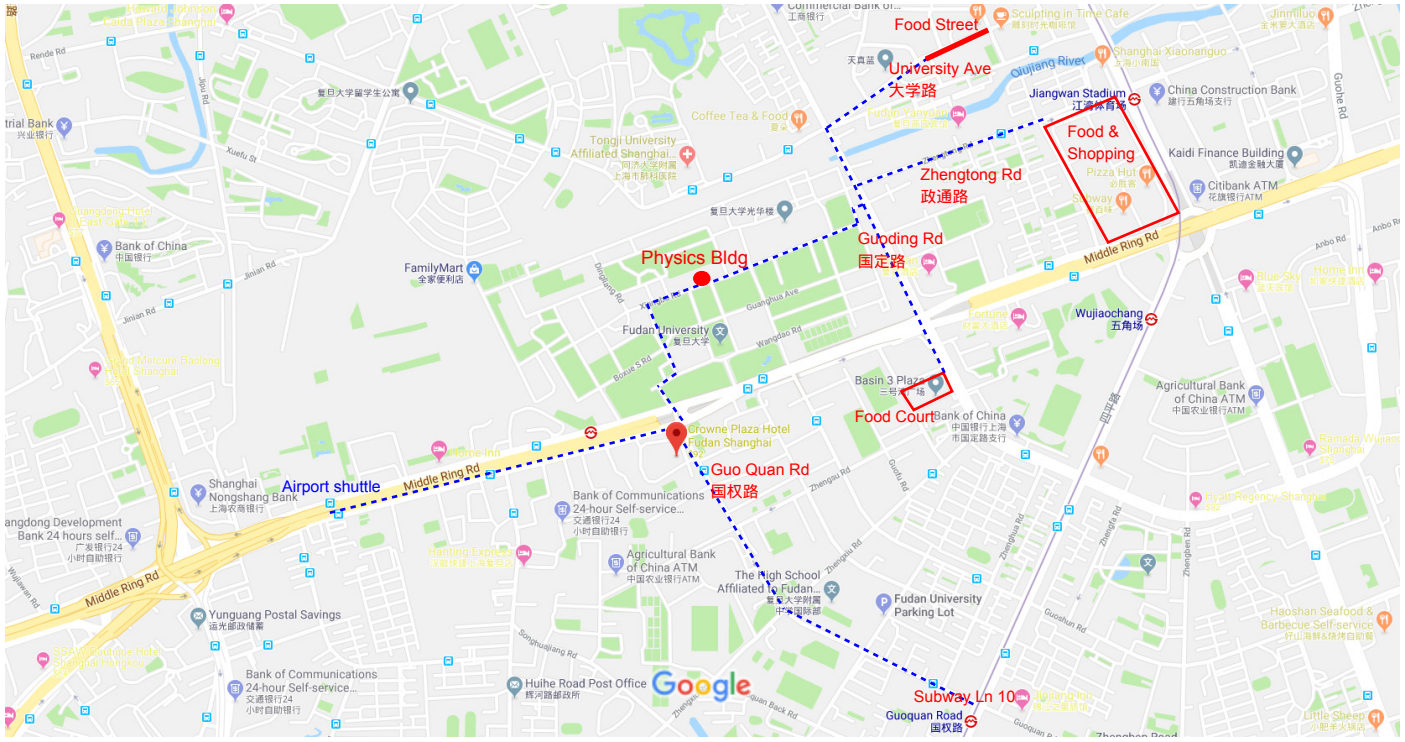

Google Maps Crowne Plaza Hotel Fudan Shanghai

Map data ©2019 200 m